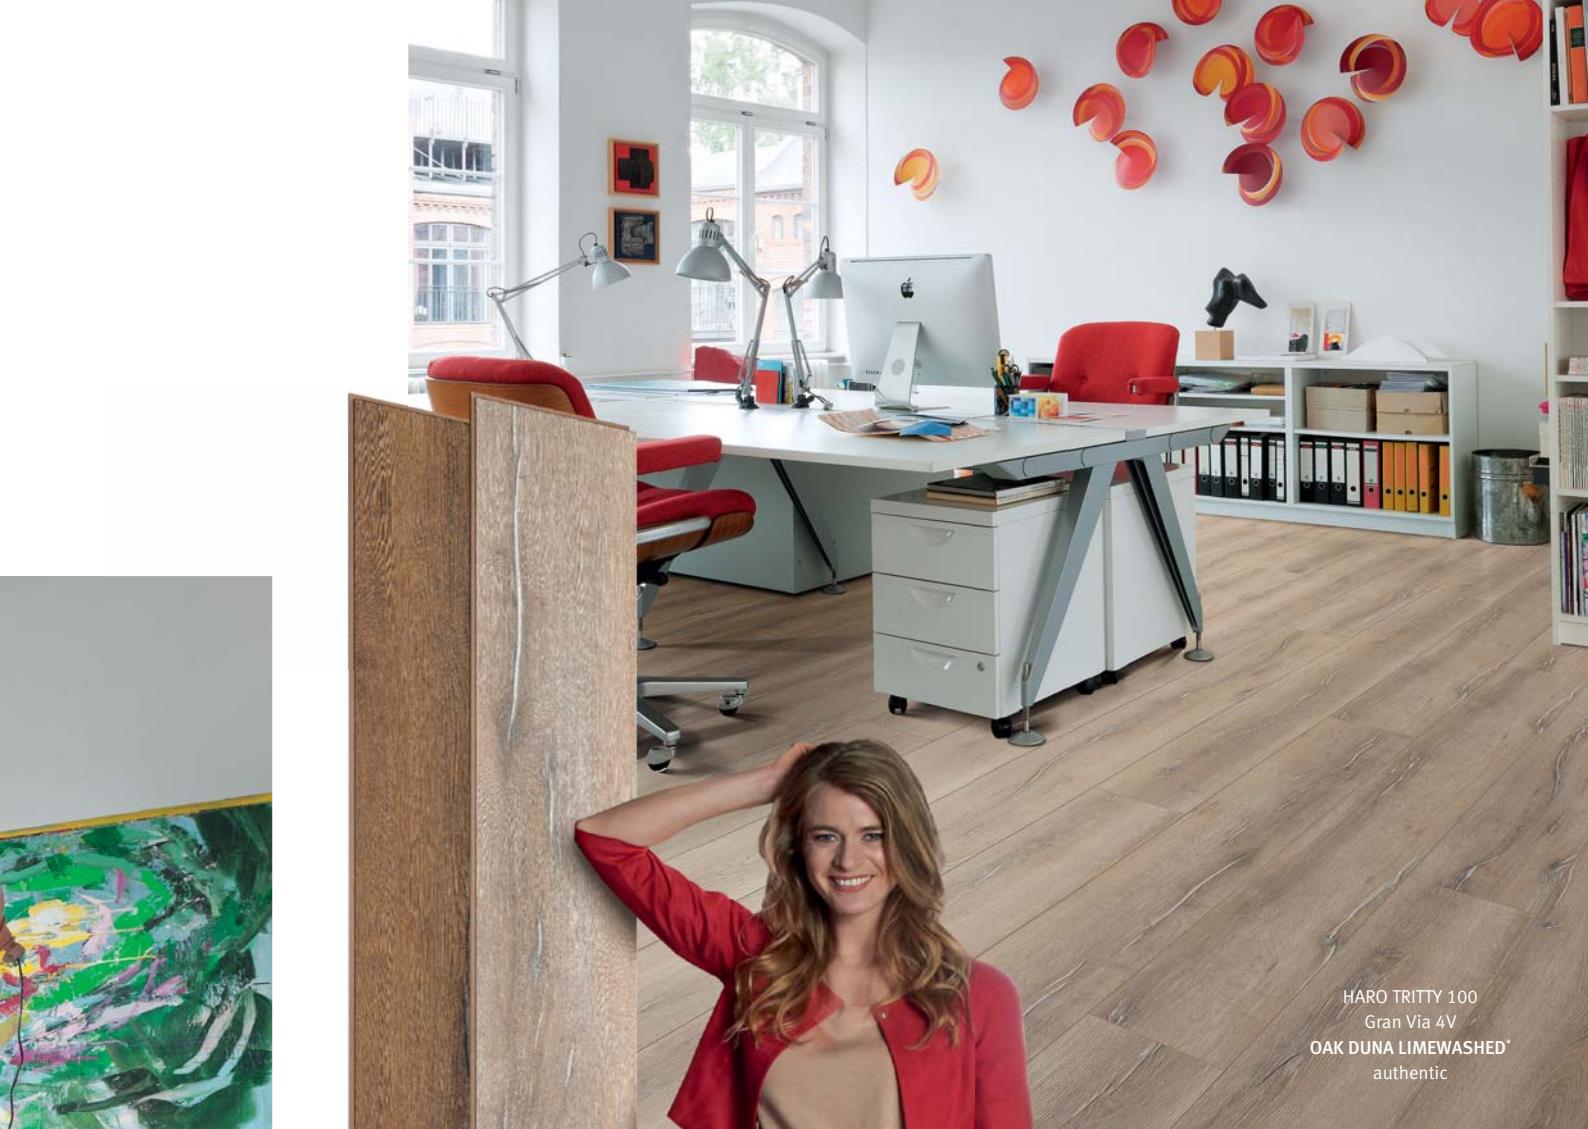

HARO TRITTY 100
Gran Via 4V
OAK DUNA LIMEWASHED*
authentic