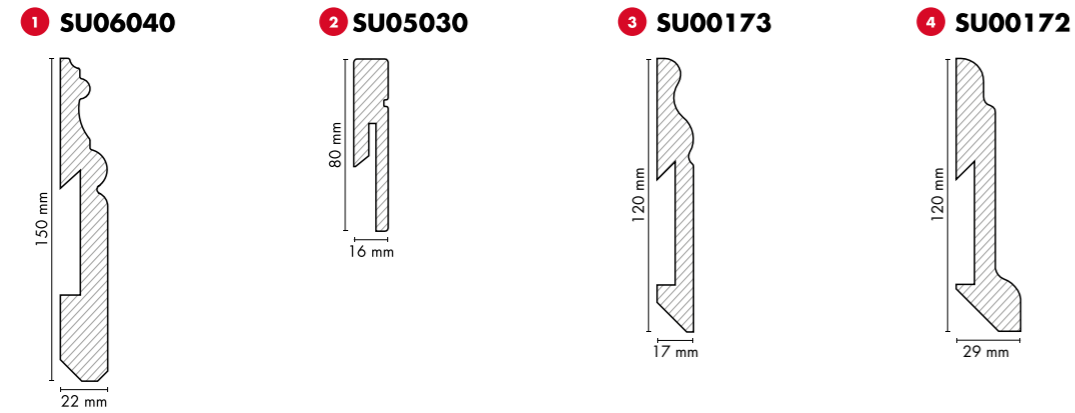

Soft Touch Süpügelik Profilleri / Skirting Profiles