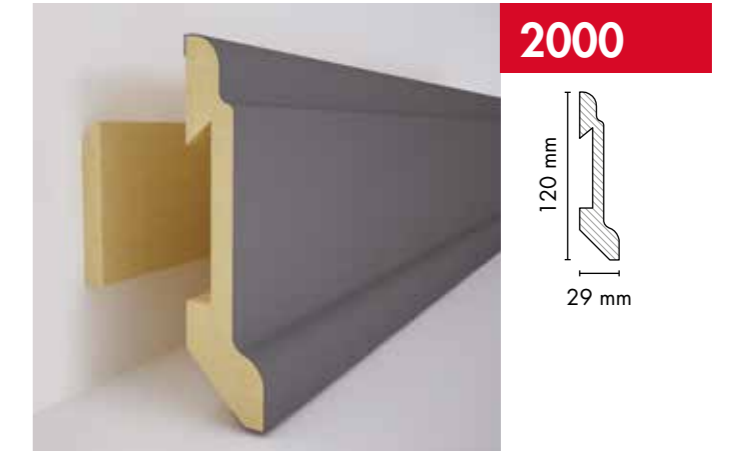

Süpürgelik Profilleri / Skirting Board Profiles